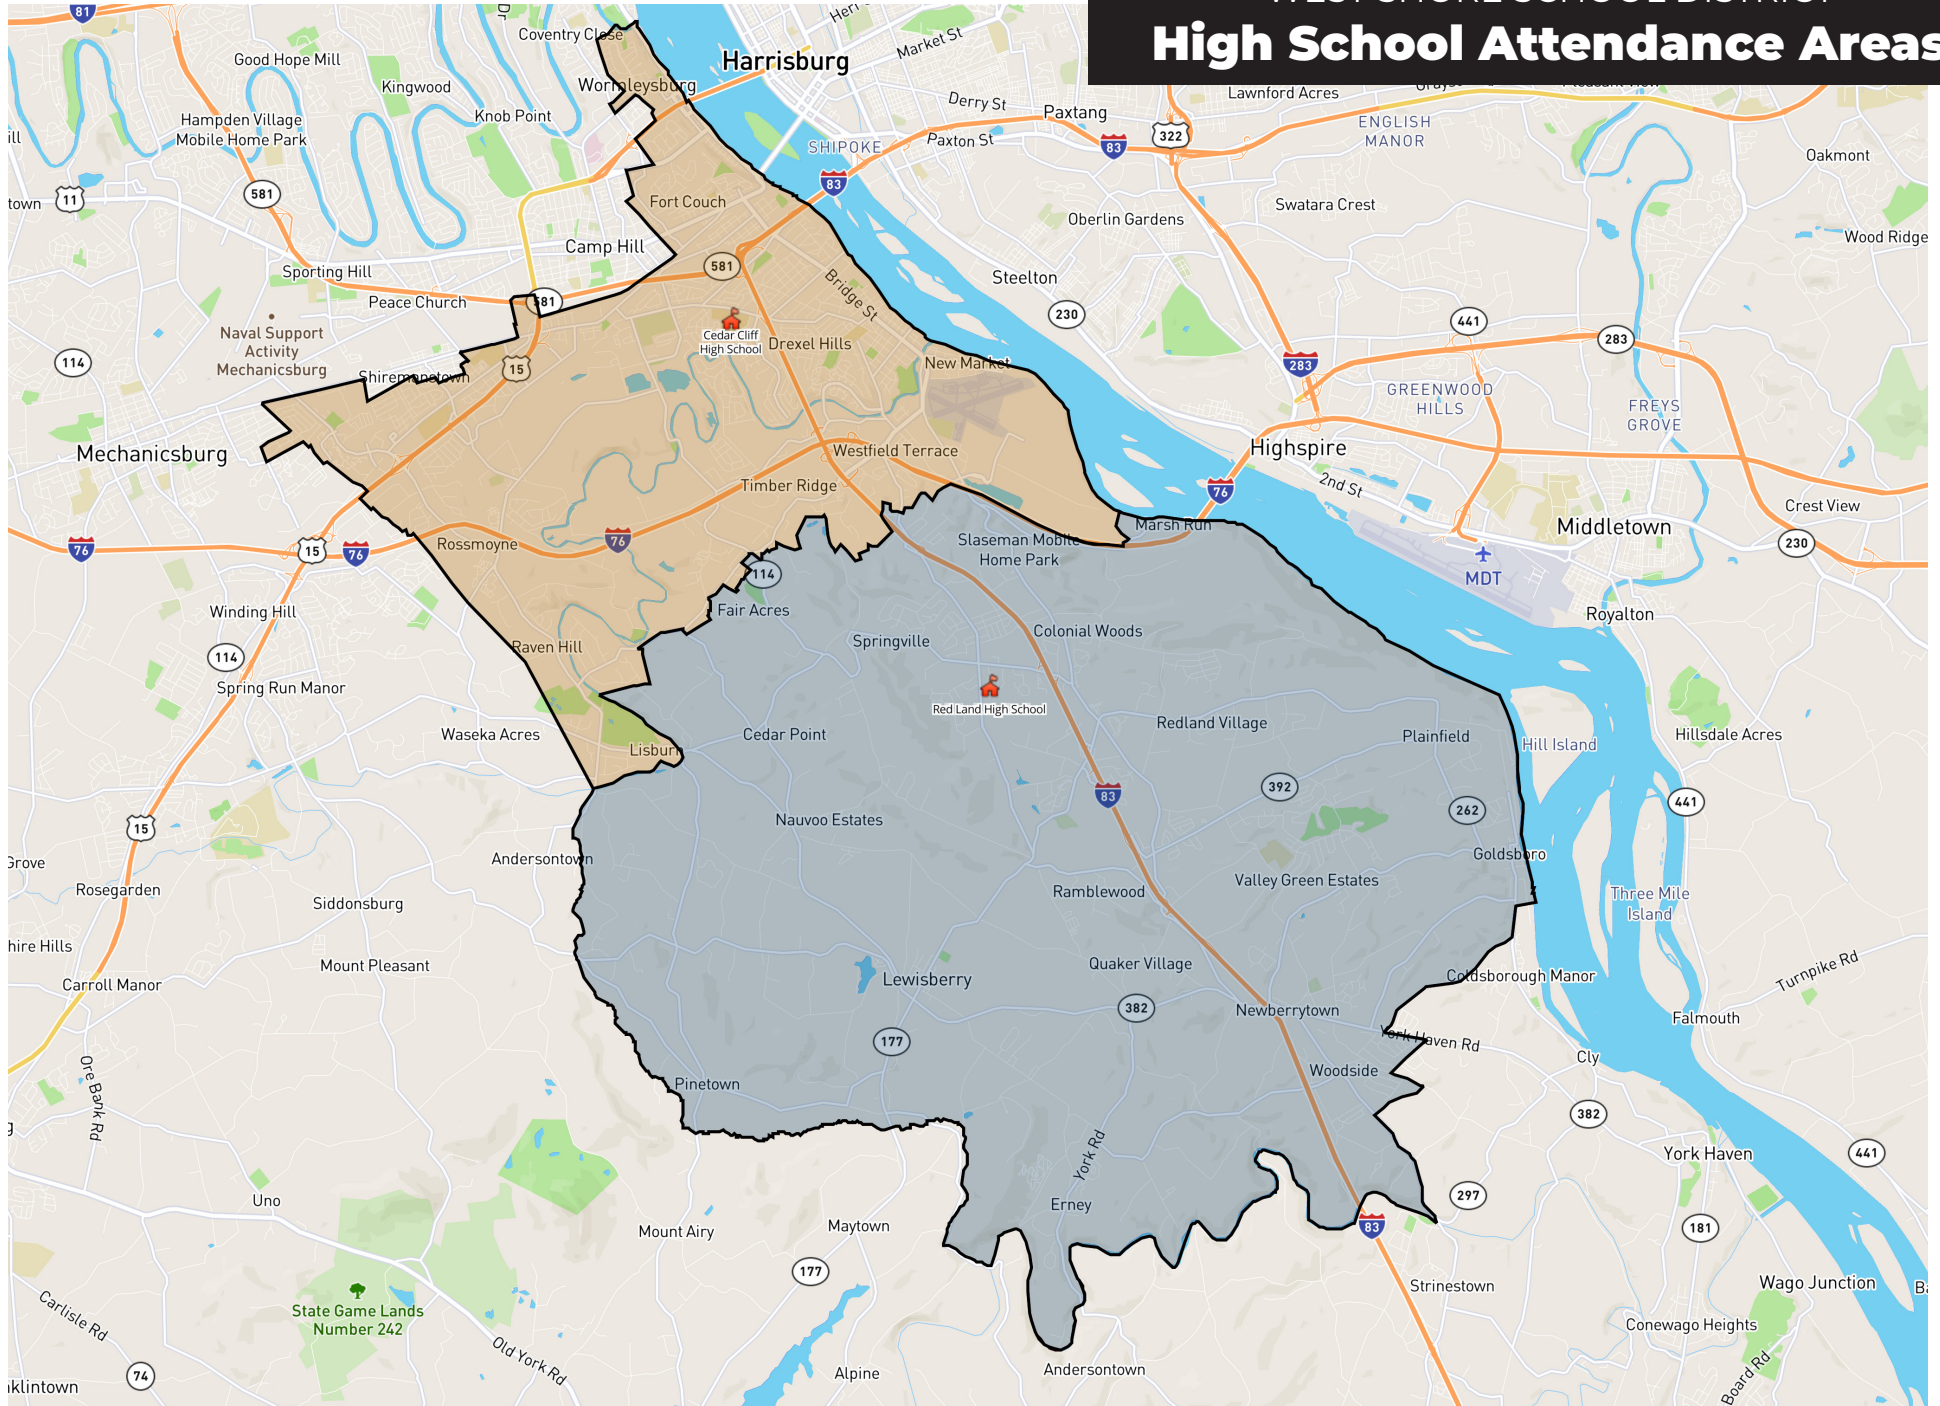

WEST SHORE SCHOOL DISTRICT Elementary Attendance Areas

For detailed information on attendance boundaries, refer to [Board Policy 206: Assignment within District](#).

WEST SHORE SCHOOL DISTRICT Middle School Attendance Areas

For detailed information on attendance boundaries, refer to [Board Policy 206: Assignment within District](#).

WEST SHORE SCHOOL DISTRICT High School Attendance Areas

For detailed information on attendance boundaries, refer to [Board Policy 206: Assignment within District](#).