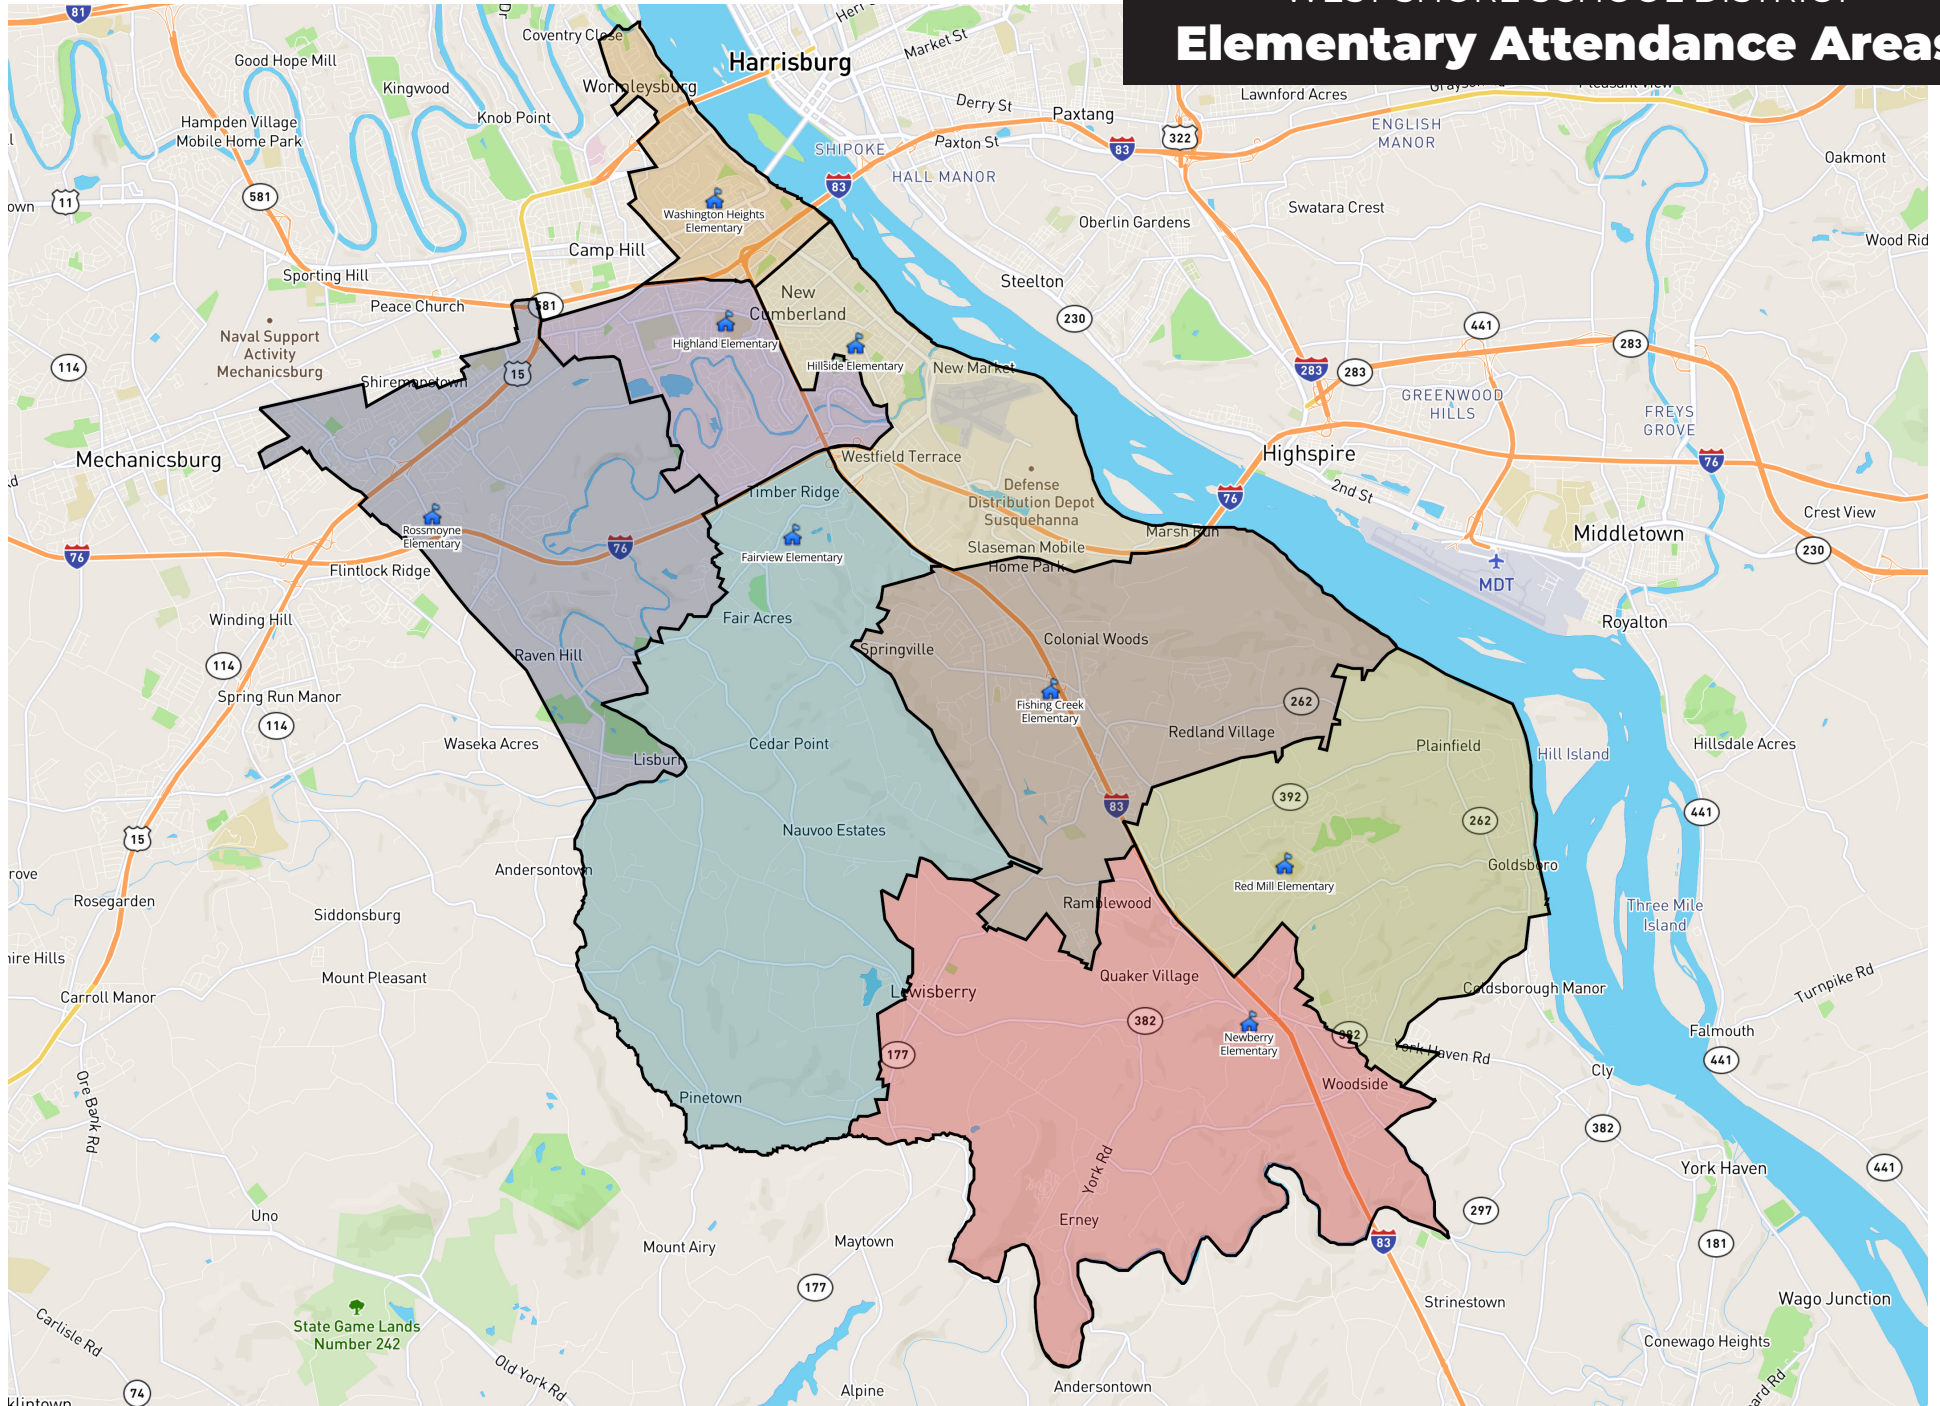

WEST SHORE SCHOOL DISTRICT Elementary Attendance Areas

For detailed information on attendance boundaries, refer to [Board Policy 206: Assignment within District](#).

WEST SHORE SCHOOL DISTRICT Middle School Attendance Areas

For detailed information on attendance boundaries, refer to [Board Policy 206: Assignment within District](#).

WEST SHORE SCHOOL DISTRICT High School Attendance Areas

For detailed information on attendance boundaries, refer to [Board Policy 206: Assignment within District](#).