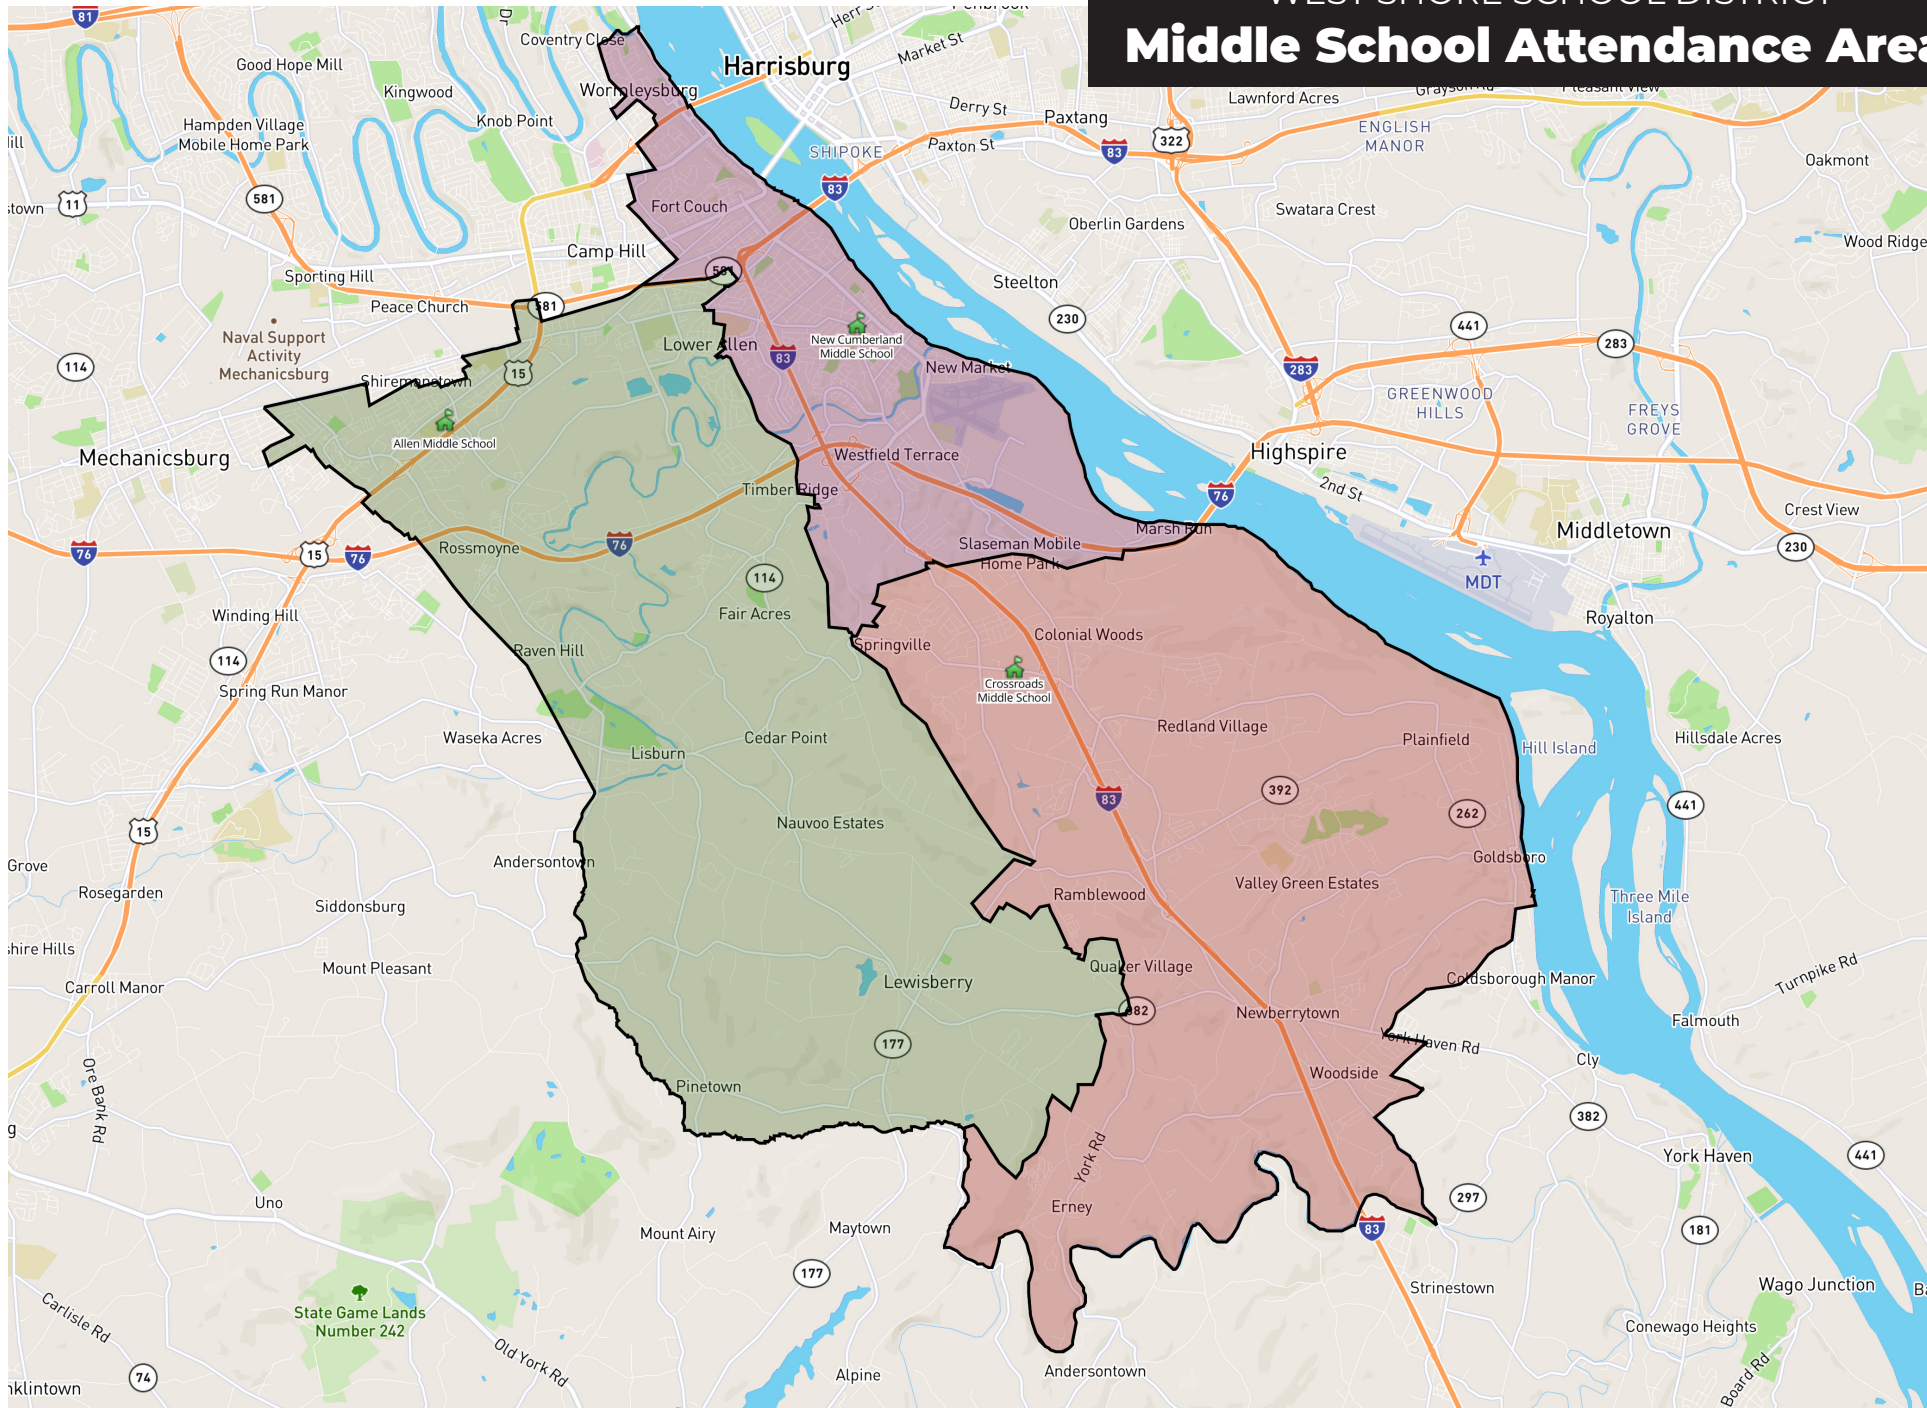

WEST SHORE SCHOOL DISTRICT Elementary Attendance Areas

For detailed information on attendance boundaries, refer to [Board Policy 206: Assignment within District](#).

WEST SHORE SCHOOL DISTRICT Middle School Attendance Areas

For detailed information on attendance boundaries, refer to [Board Policy 206: Assignment within District](#).

WEST SHORE SCHOOL DISTRICT High School Attendance Areas

For detailed information on attendance boundaries, refer to [Board Policy 206: Assignment within District](#).